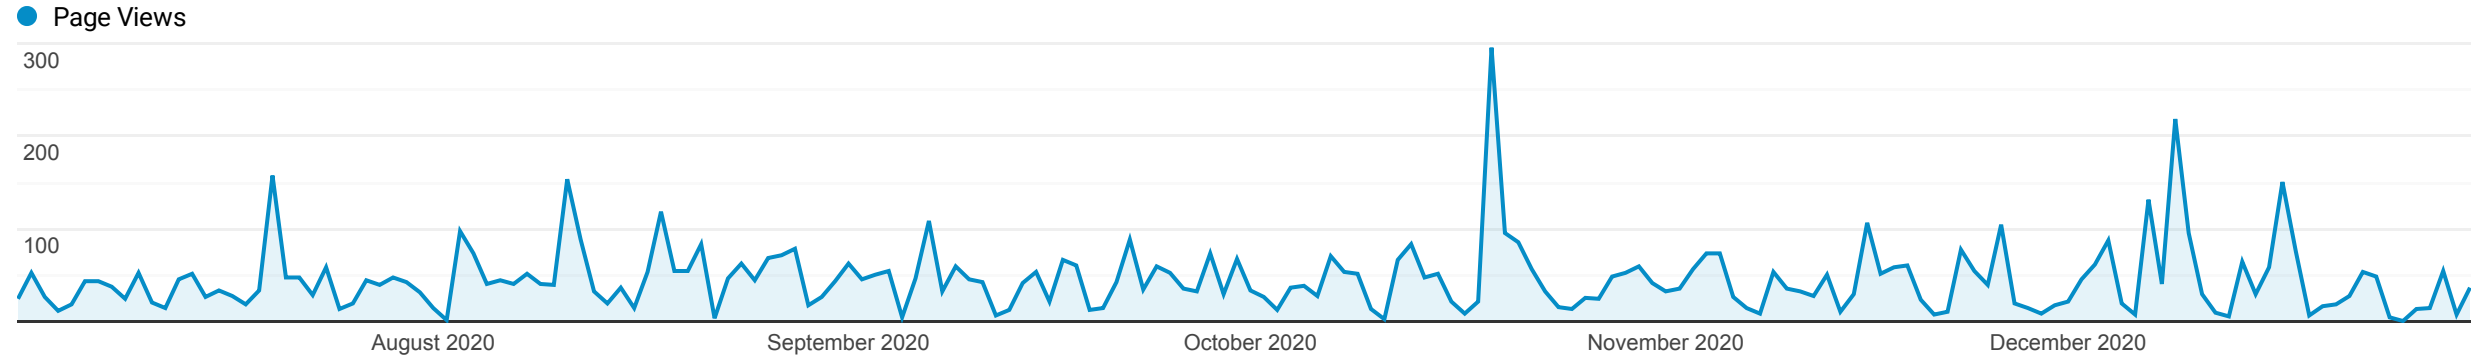

1 Jul 2020 - 31 Dec 2020

Audience Overview

All Users
100.00% Users

Overview

Users 1,977	New Users 1,918	Sessions 3,297	Number of Sessions per User 1.67
Page Views 8,250	Pages/Session 2.50	Avg. Session Duration 00:02:37	Bounce Rate 59.63%